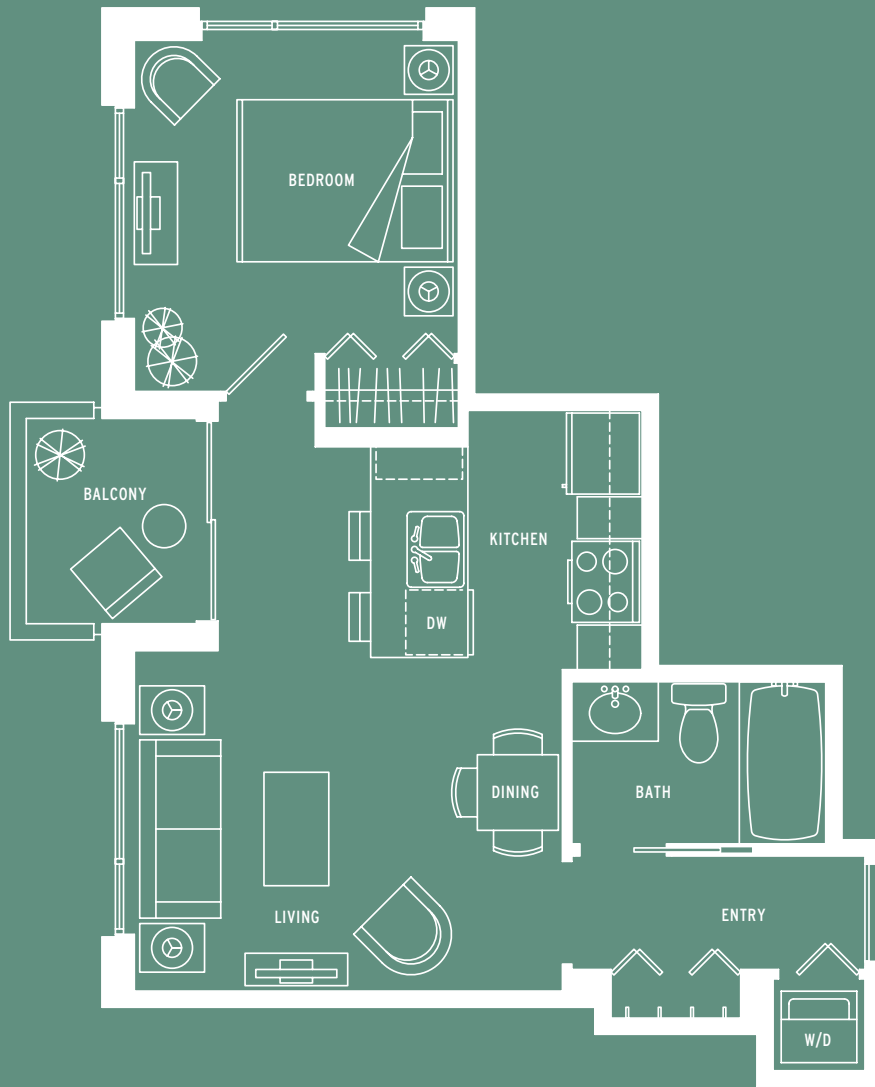

ONE BEDROOM

PLAN C1
505 SQ.FT.

Level 3

Levels 4 - 6

Levels 7 - 24

Levels 25 - 27

NORTH