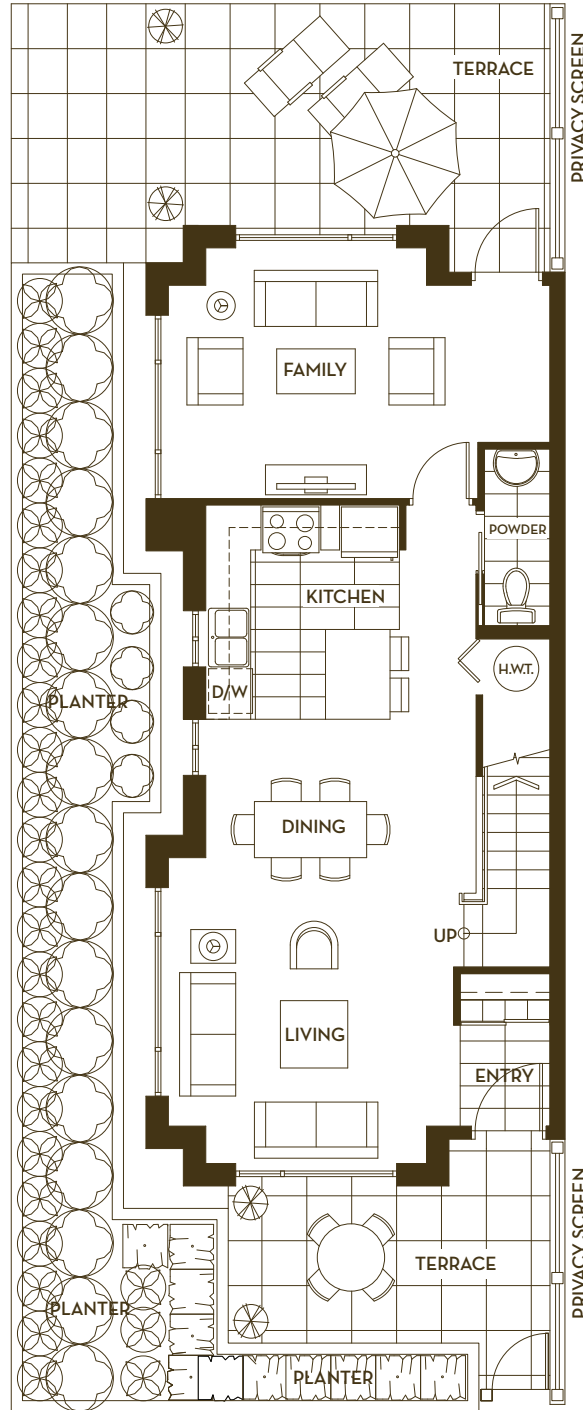

B

2 BEDROOMS + FAMILY ROOM

1,360 SQ FT (APPROX.)

UNITS 1, 12, 13, 24

Yard and terrace sizes may vary, refer to landscape drawings for specific layouts and sizes.

Main Floor

Upper Floor