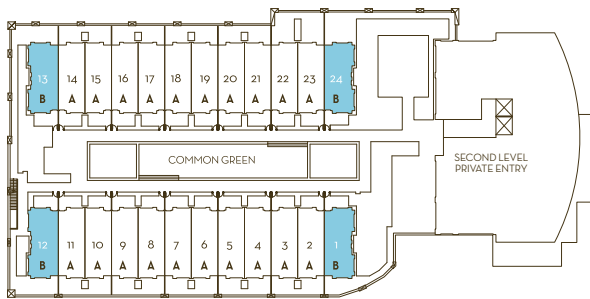

B

2 BEDROOMS + FAMILY ROOM

1,360 SQ FT (APPROX.)

UNITS 1, 12, 13, 24

Yard and terrace sizes may vary, refer to landscape drawings for specific layouts and sizes.

Main Floor

Upper Floor