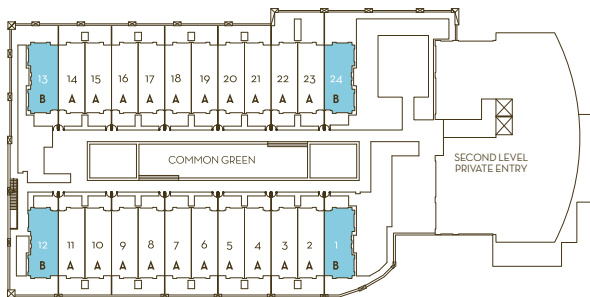

# B

## 2 BEDROOMS + FAMILY ROOM

1,360 SQ FT (APPROX.)

UNITS 1, 12, 13, 24

Yard and terrace sizes may vary, refer to landscape drawings for specific layouts and sizes.

Main Floor

Upper Floor