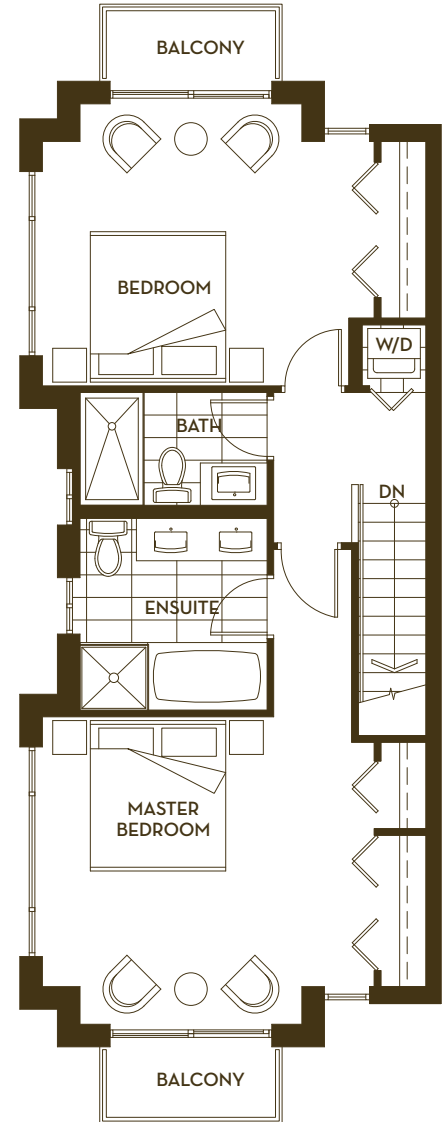

B

2 BEDROOMS + FAMILY ROOM

1,360 SQ FT (APPROX.)

UNITS 1, 12, 13, 24

Yard and terrace sizes may vary, refer to landscape drawings for specific layouts and sizes.

Main Floor

Upper Floor