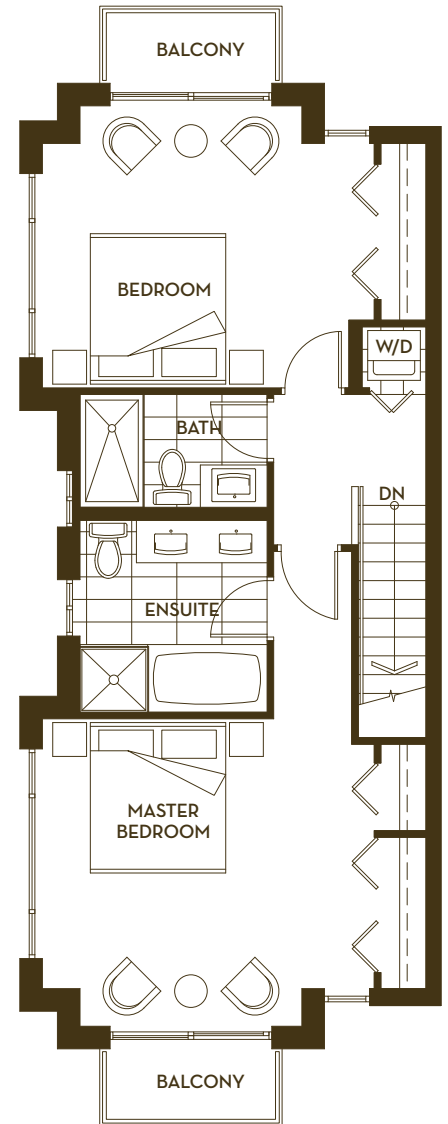

# B

## 2 BEDROOMS + FAMILY ROOM

1,360 SQ FT (APPROX.)

UNITS 1, 12, 13, 24

Yard and terrace sizes may vary, refer to landscape drawings for specific layouts and sizes.

Main Floor

Upper Floor