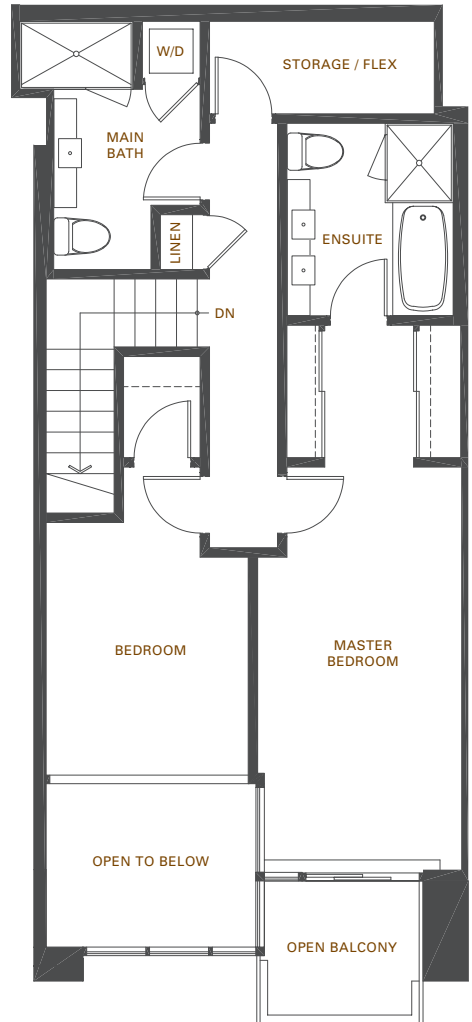

THE BISCOTTI SERIES

TH2 1,358 sq ft
2 Bedroom + Flex
Live/Work Townhome

MAIN

UPPER