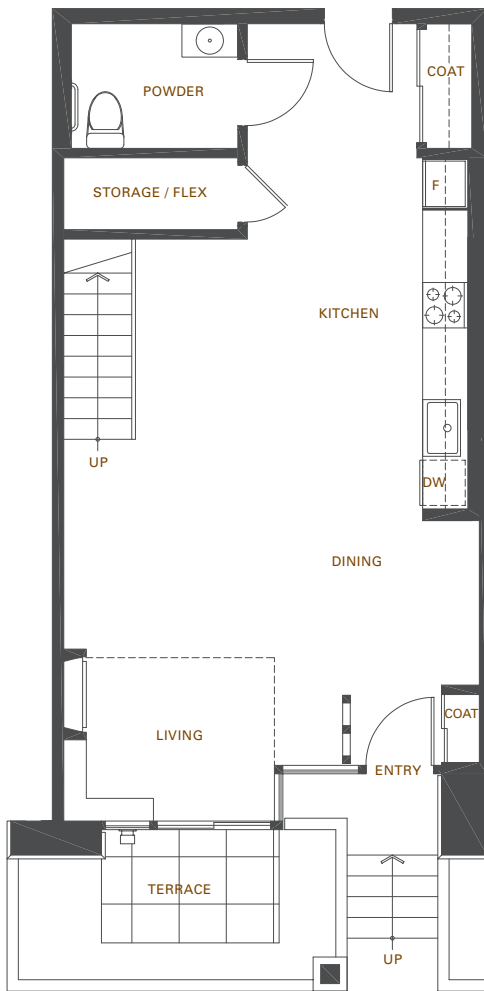

THE BISCOTTI SERIES

TH2 1,358 sq ft
2 Bedroom + Flex
Live/Work Townhome

MAIN

UPPER